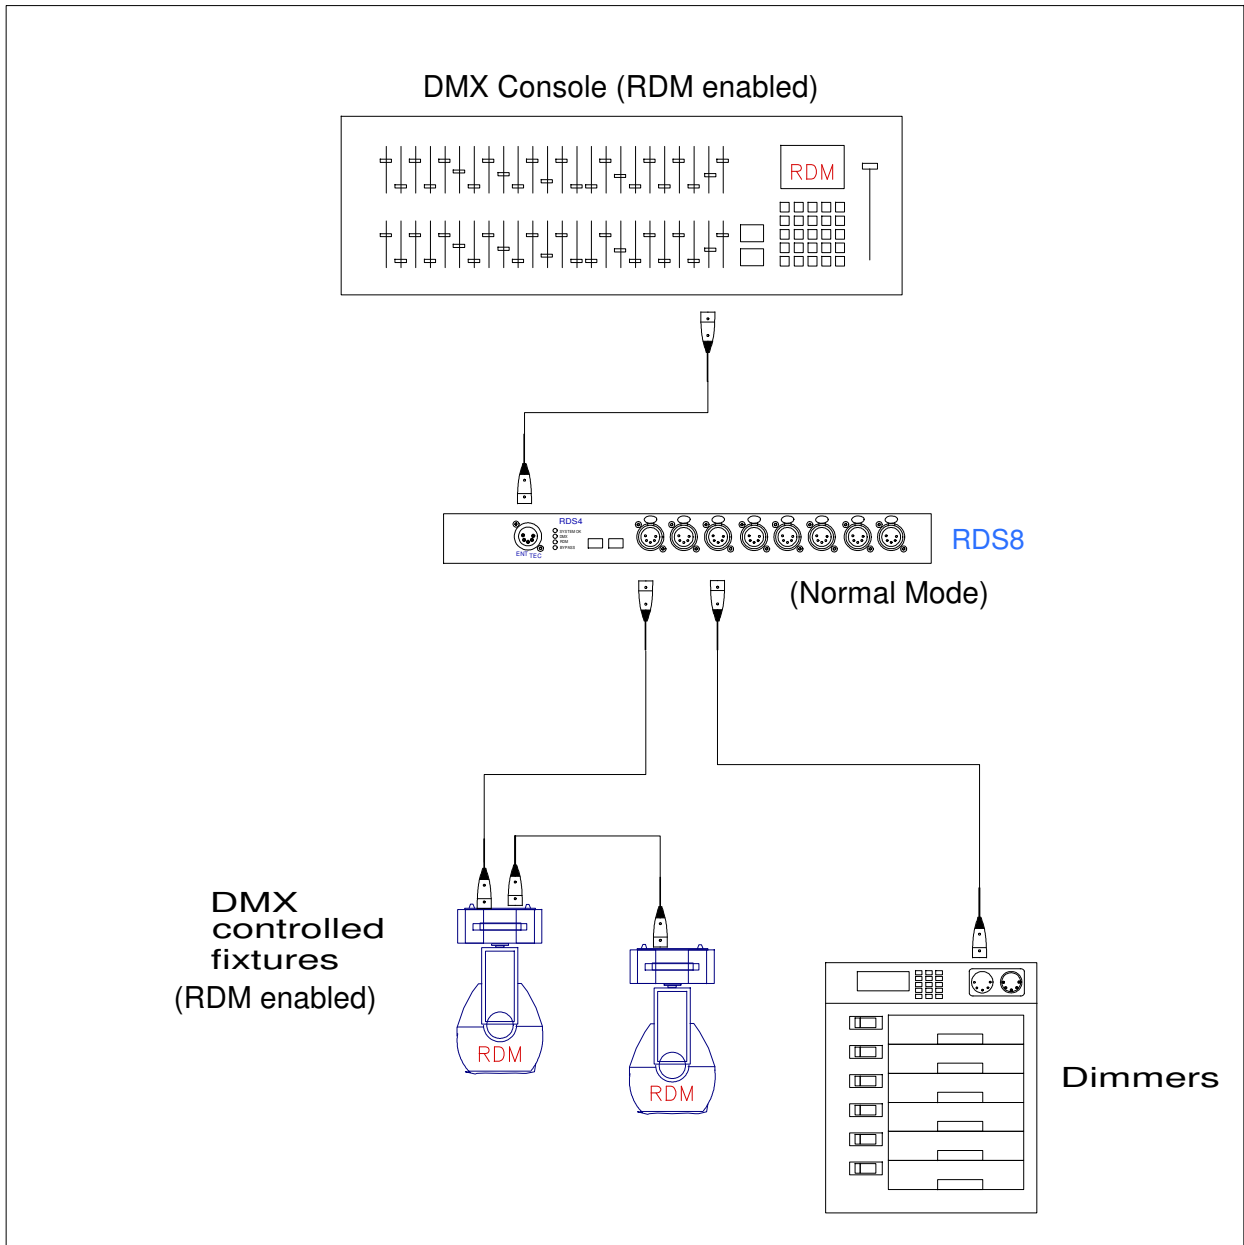

# RDS8 as splitter for mixed RDM and pre-RDM rig

P.O. Box 282  
Kew, Vic 3101  
Australia  
+61 39 819 2433 Tel  
+61 39 819 2733 Fax

**ENTTEC PTY LTD**

ENTTEC USA  
SALES AND INFO  
337 Court Street  
Brooklyn, NY 11231  
888 454-5922 Voice/Fax

## Schematic RDS8 as splitter for mixed RDM and pre-RDM rig

SCALE: n/a  
Some elements drawn out of scale for clarity  
DRAWING DATE: 6/27/2007

DRAWN BY: J KUMIN