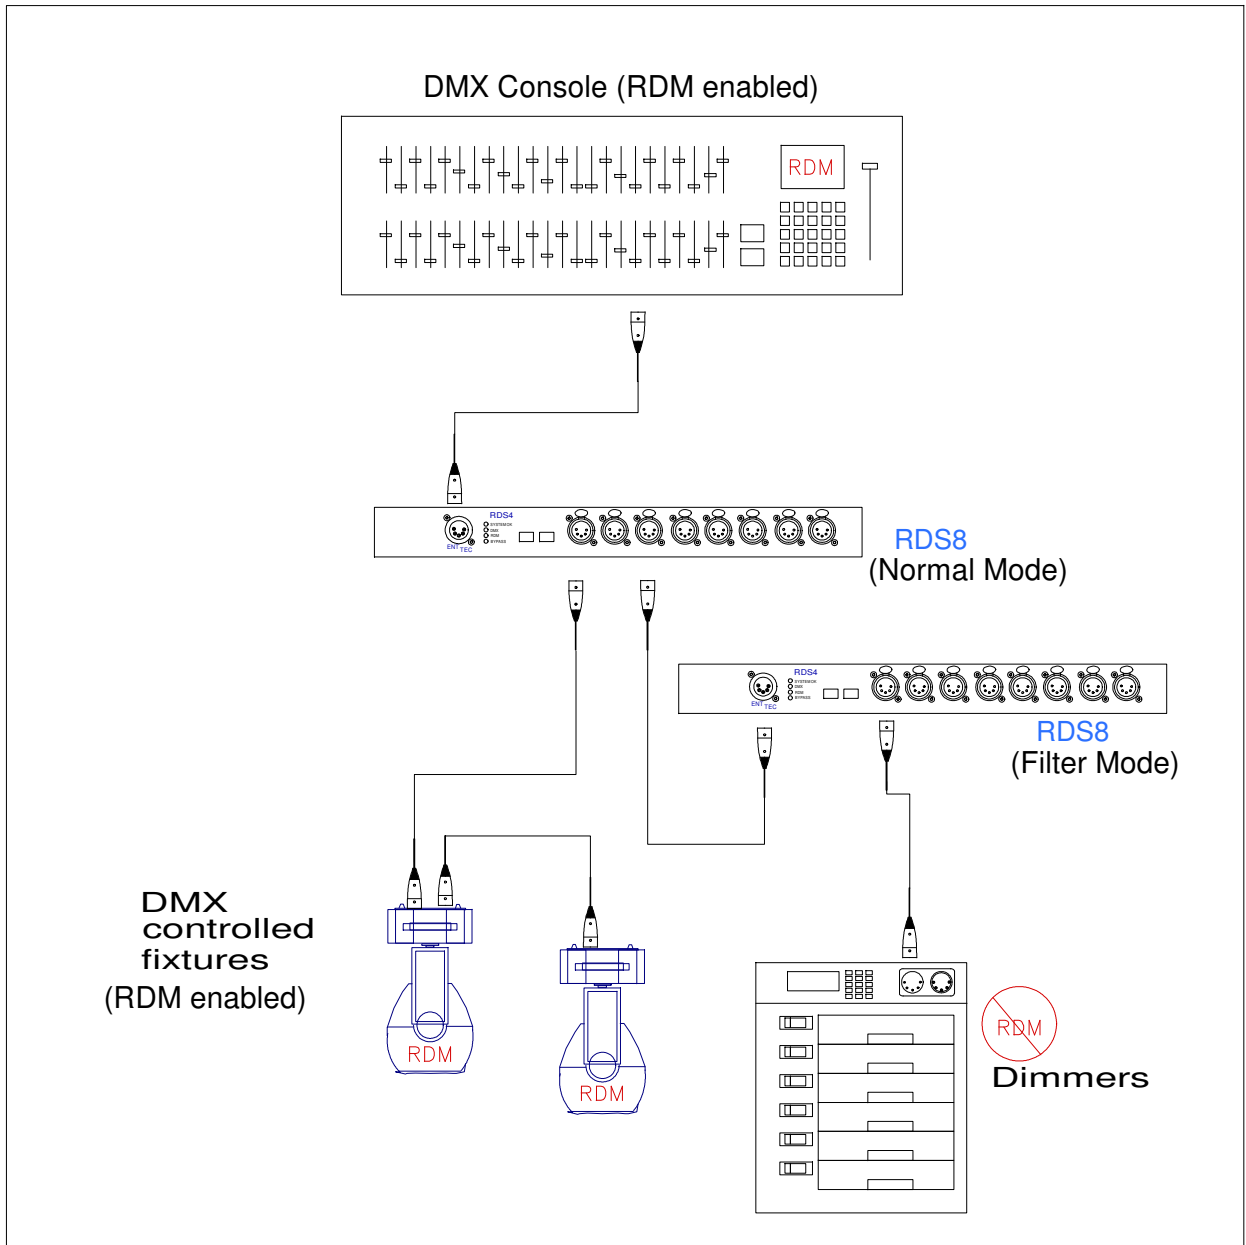

Two RDS8 in series to accomodate RDM-hostile legacy equipment

P.O. Box 282
Kew, Vic 3101
Australia
+61 39 819 2433 Tel
+61 39 819 2733 Fax

ENTTEC PTY LTD

ENTTEC USA
SALES AND INFO
337 Court Street
Brooklyn, NY 11231
888 454-5922 Voice/Fax

70036-2

Schematic Two RDS8 in series to accomodate RDM-hostile legacy equipment

SCALE: n/a
Some elements drawn out of scale for clarity
DRAWING DATE: 6/27/2007

DRAWN BY: J KUMIN