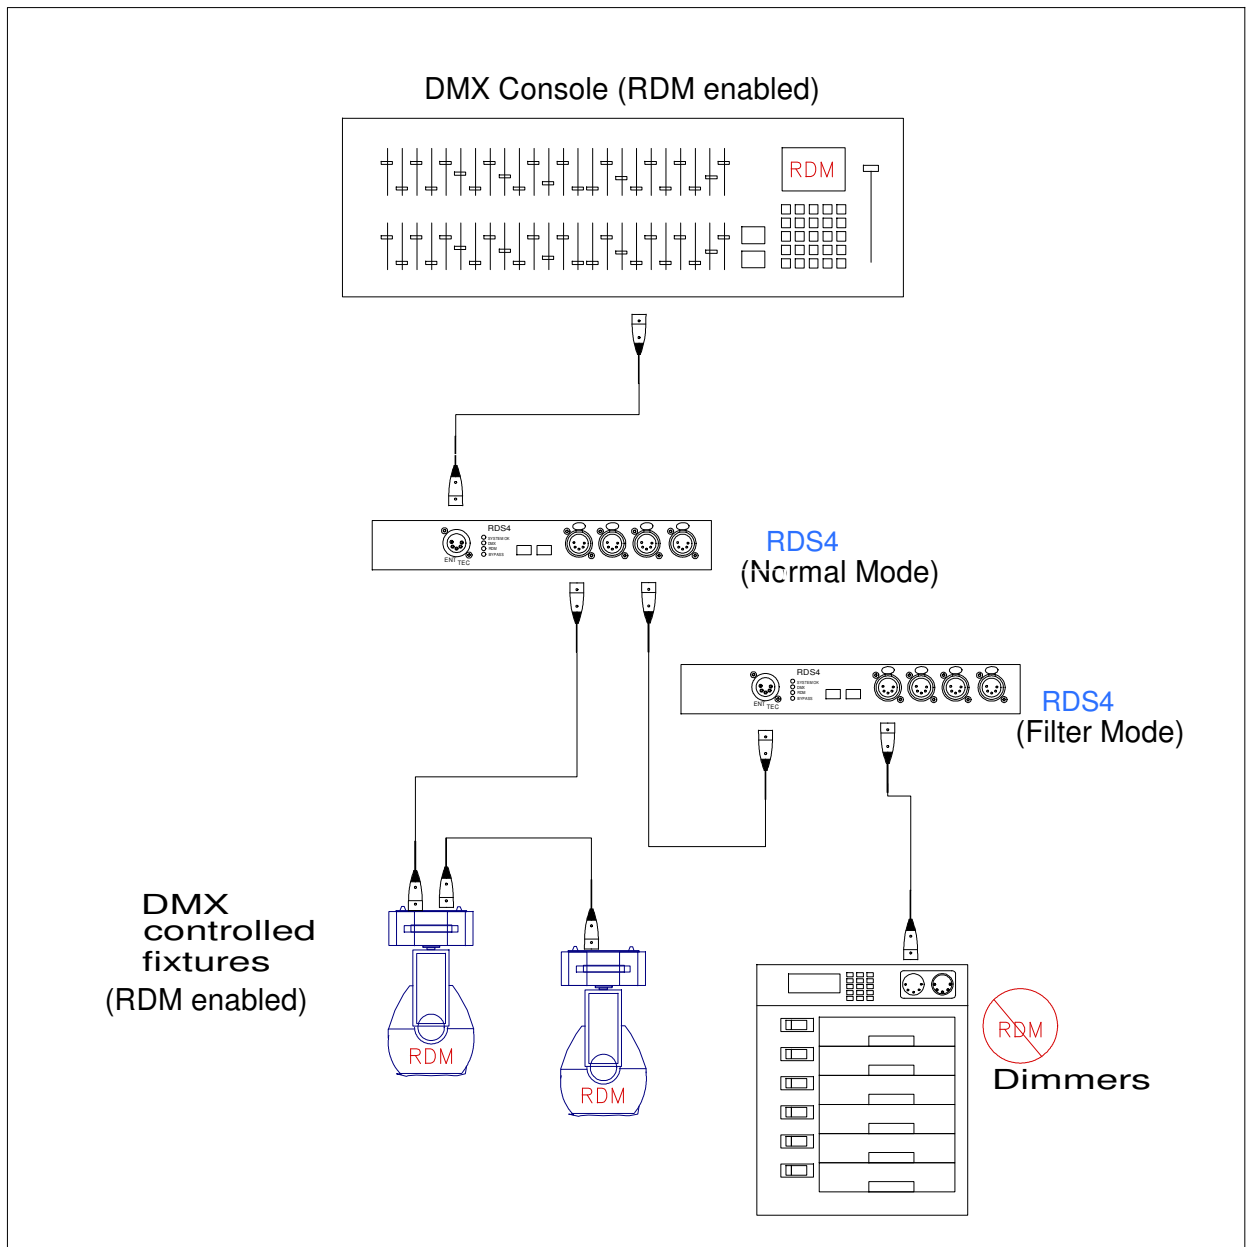

RDS4 as splitter for mixed RDM and pre-RDM rig

P.O. Box 282
Kew, Vic 3101
Australia
+61 39 819 2433 Tel
+61 39 819 2733 Fax

ENTTEC PTY LTD

ENTTEC USA
SALES AND INFO
337 Court Street
Brooklyn, NY 11231
888 454-5922 Voice/Fax

70037-1

Schematic
RDS4 as splitter for mixed RDM and pre-RDM rig

SCALE: n/a
Some elements drawn out of scale for clarity
DRAWING DATE: 5/10/2007

DRAWN BY: J KUMIN

Two RDS4 in series to accomodate RDM-hostile legacy equipment

SCALE: n/a
 Some elements drawn out of scale for clarity
 DRAWING DATE: 5/10/2007

DRAWN BY: J KUMIN