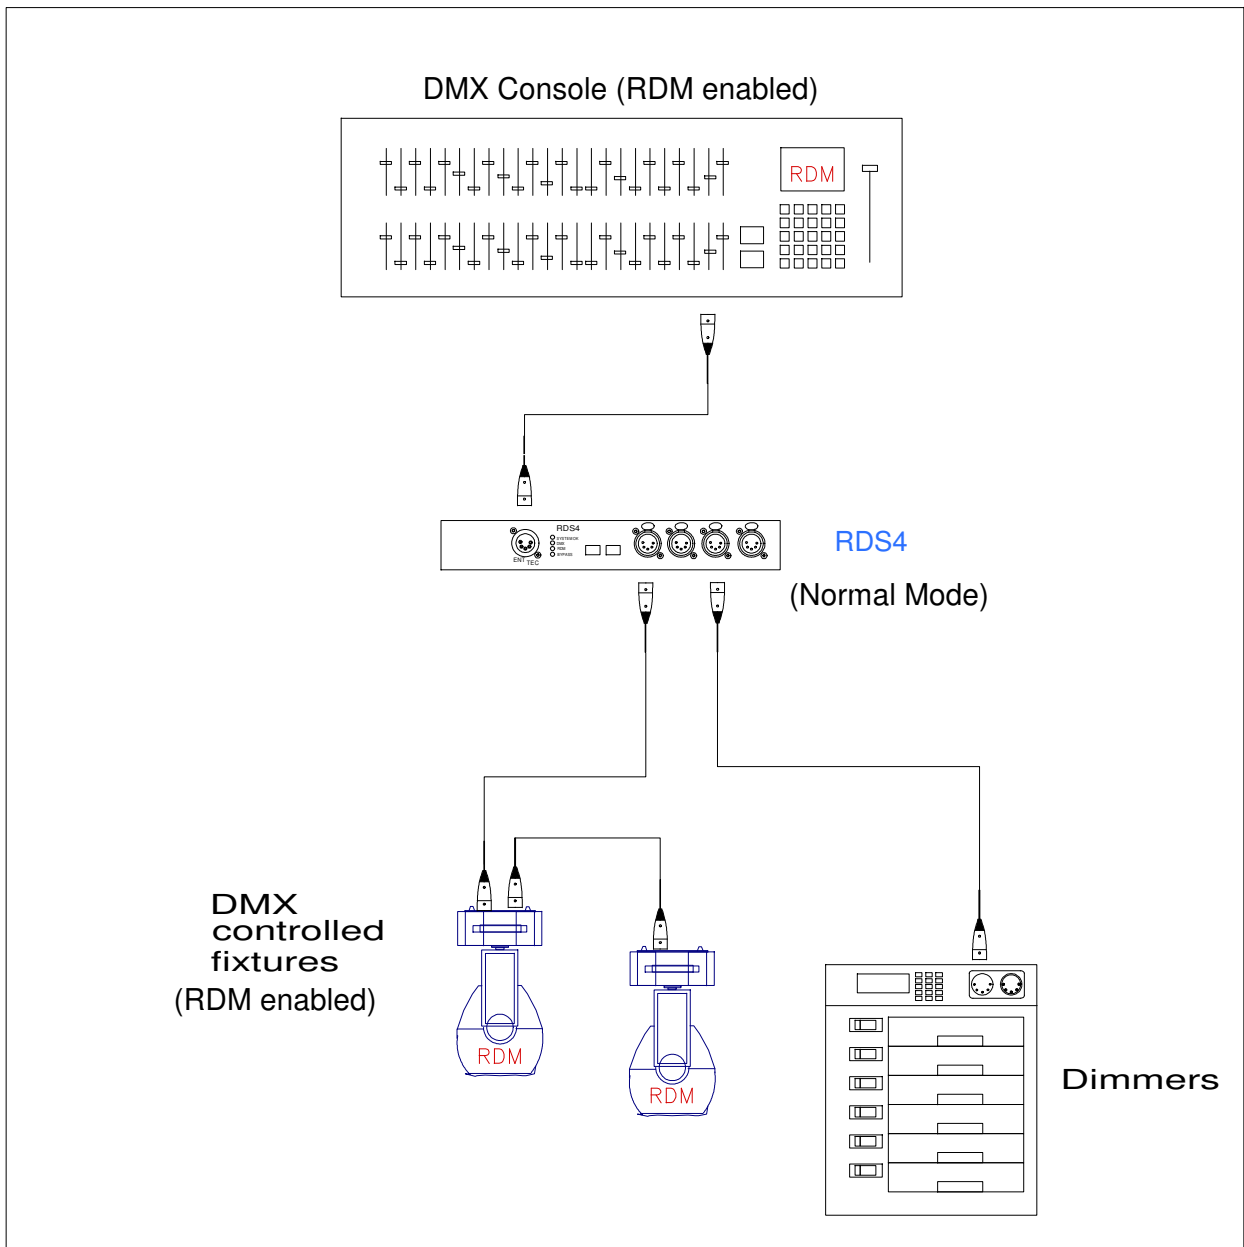

RDS4 as splitter for mixed RDM and pre-RDM rig

P.O. Box 282
Kew, Vic 3101
Australia
+61 39 819 2433 Tel
+61 39 819 2733 Fax

ENTTEC PTY LTD

ENTTEC USA
SALES AND INFO
337 Court Street
Brooklyn, NY 11231
888 454-5922 Voice/Fax

70037-1

Schematic
RDS4 as splitter for mixed RDM and pre-RDM rig

SCALE: n/a
Some elements drawn out of scale for clarity
DRAWING DATE: 5/10/2007

DRAWN BY: J KUMIN

Two RDS4 in series to accomodate RDM-hostile legacy equipment

SCALE: n/a
 Some elements drawn out of scale for clarity
 DRAWING DATE: 5/10/2007

DRAWN BY: J KUMIN