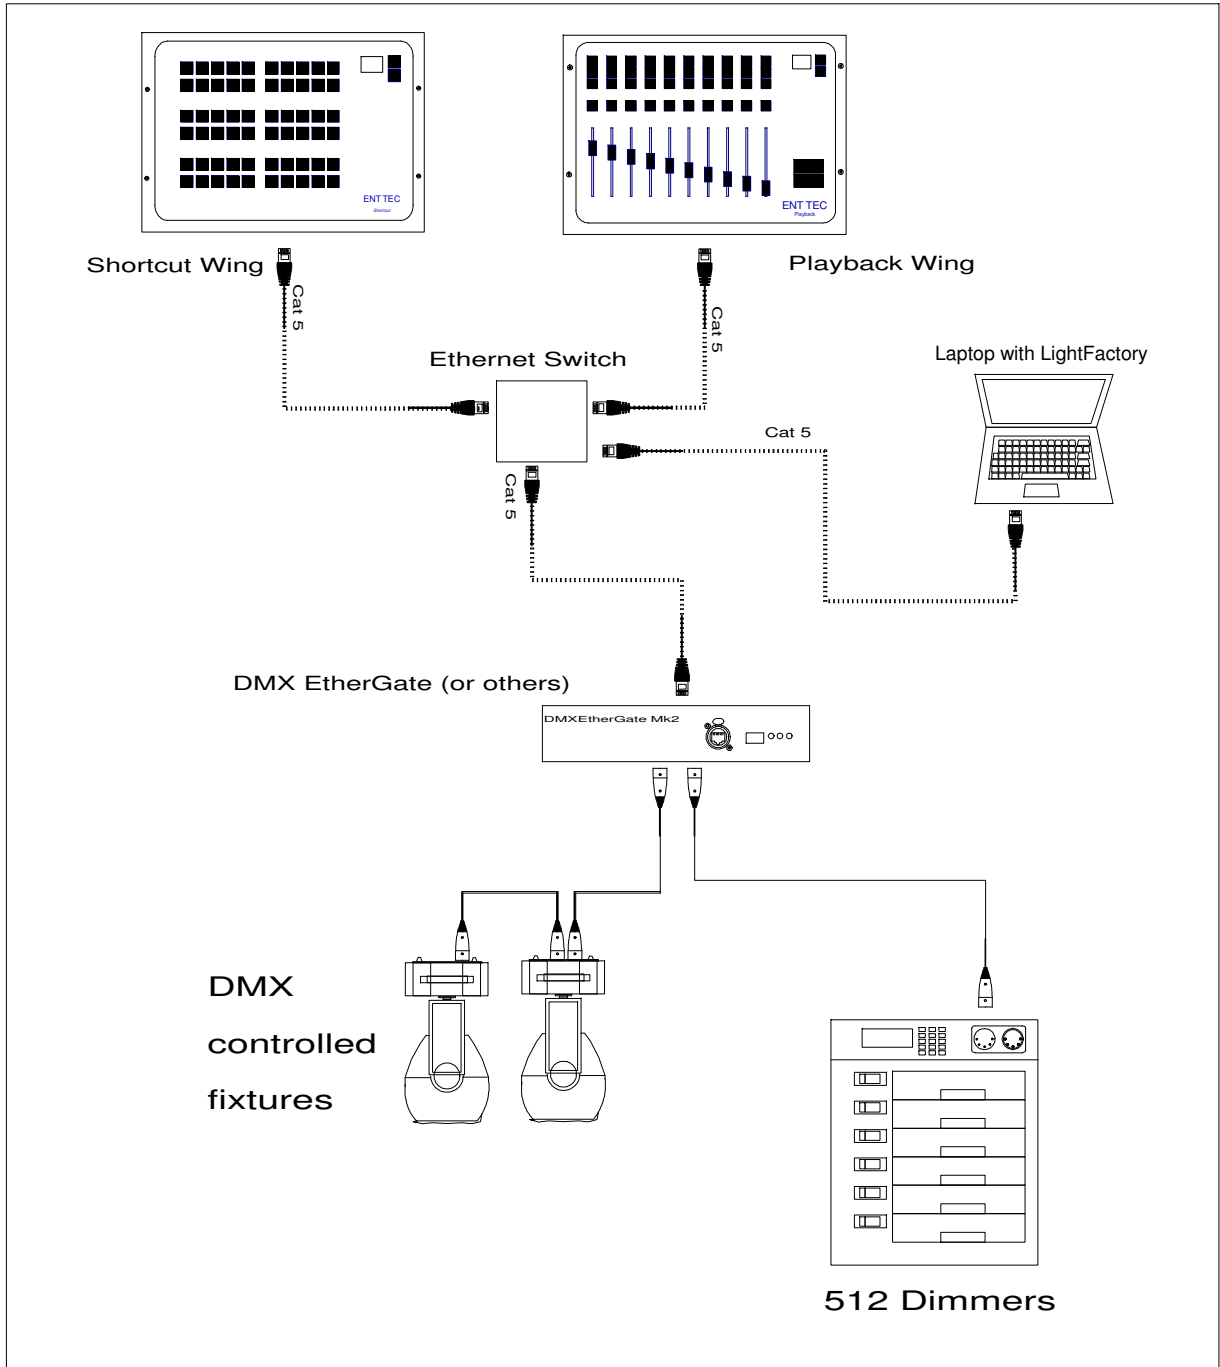

Shortcut and Playback Wings in Tandem

P.O. Box 282
Kew, Vic 3101
Australia
+61 39 819 2433 Tel
+61 39 819 2733 Fax

ENTTEC PTY LTD

ENTTEC USA
SALES AND INFO
337 Court Street
Brooklyn, NY 11231
888 454-5922 Voice/Fax

PLATE

70032-1

Schematic
PLAYBACK WING and SHORTCUT WING

SCALE: n/a
Some elements drawn out of scale for clarity
DRAWING DATE: 5/18/2007

DRAWN BY: J KUMIN