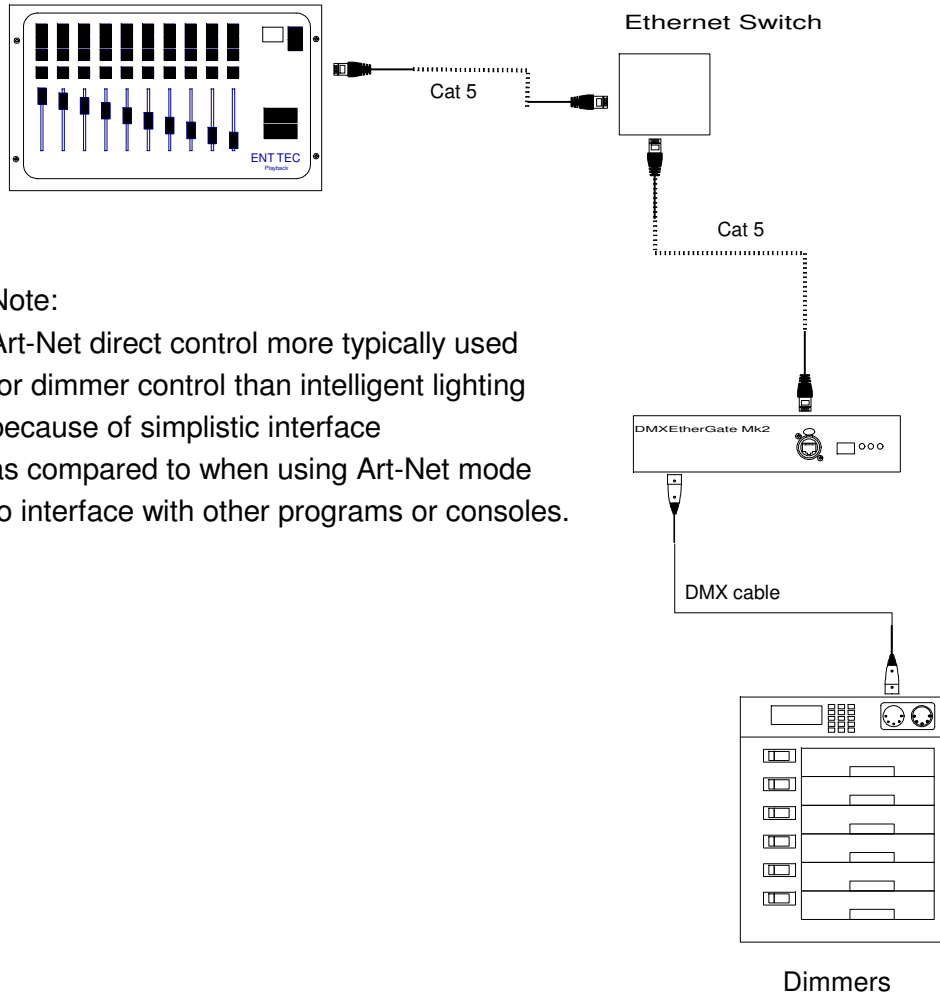

ENTTEC USA
SALES AND INFO
337 Court Street
Brooklyn, NY 11231
888 454-5922 Voice/Fax

PLATE

70032-2

Schematic

PLAYBACK WING, LightFactory and DMX USB PRO

SCALE: n/a

Some elements drawn out of scale for clarity

DRAWING DATE: 5/20/2007

DRAWN BY: J KUMIN

PLAYBACK WING in Art-Net Mode (Standalone)

PLAYBACK WING Configured for Art-Net Mode

Note:

Art-Net direct control more typically used for dimmer control than intelligent lighting because of simplistic interface as compared to when using Art-Net mode to interface with other programs or consoles.