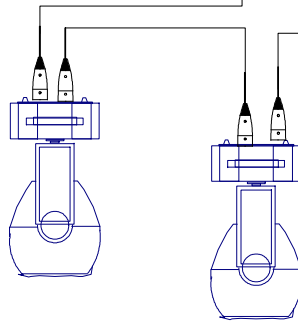

DMX controlled fixtures