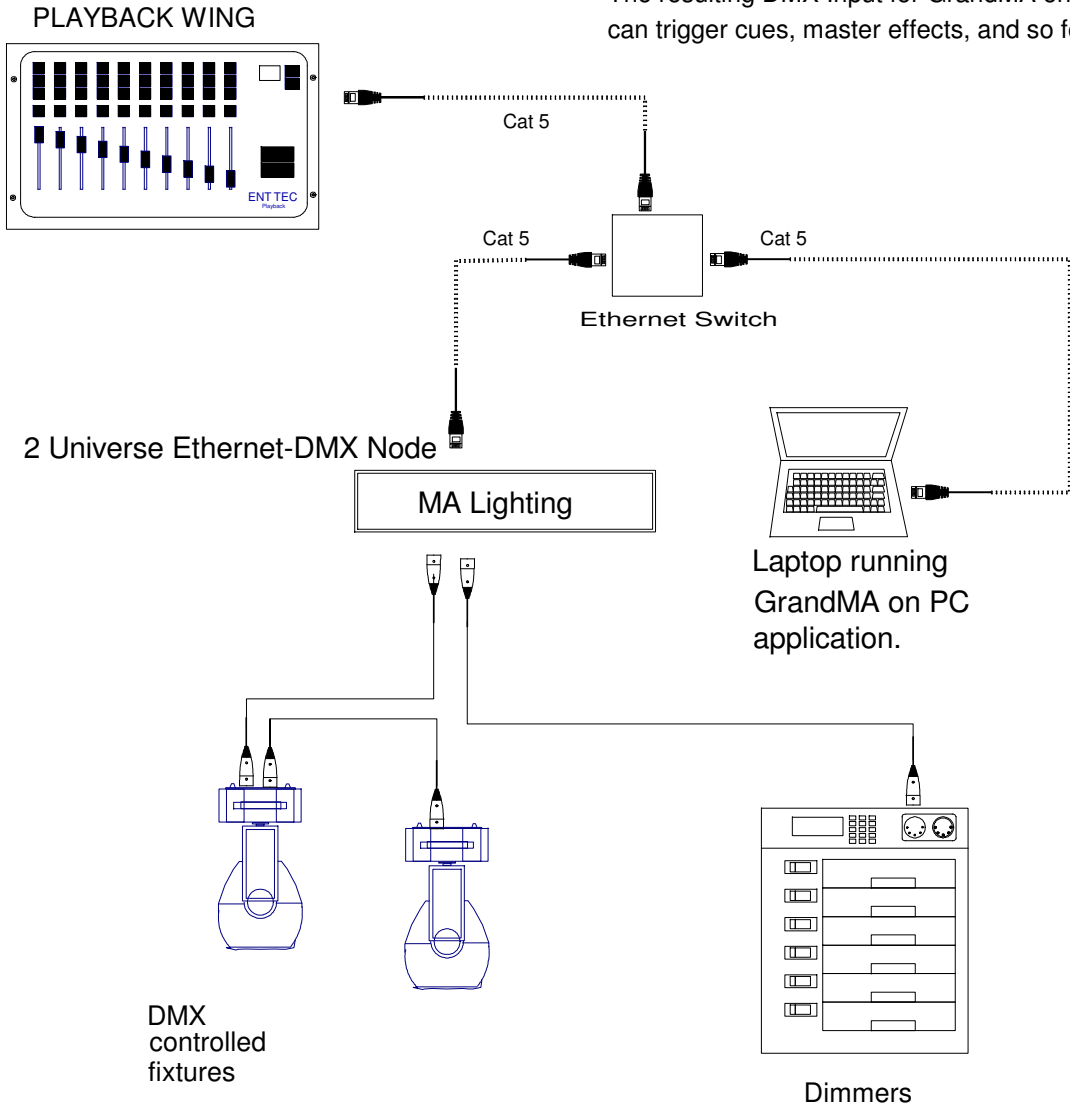

PLAYBACK WING for GrandMA

Note:

In Art-Net mode, Playback Wing's faders and buttons are mapped to any 50 channels user selects with Node Management Utility.

The resulting DMX Input for GrandMA onPC can trigger cues, master effects, and so forth.

P.O. Box 282
Kew, Vic 3101
Australia
+61 39 819 2433 Tel
+61 39 819 2733 Fax

ENTTEC PTY LTD

ENTTEC USA
SALES AND INFO
337 Court Street
Brooklyn, NY 11231
888 454-5922 Voice/Fax

PLATE

70032-4

Schematic
PLAYBACK WING for GrandMA

SCALE: n/a
Some elements drawn out of scale for clarity
DRAWING DATE: 5/20/2007

DRAWN BY: J KUMIN