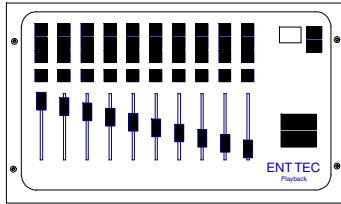

PLATE

70032-1

Schematic
PLAYBACK WING and SHORTCUT WING

SCALE: n/a
Some elements drawn out of scale for clarity
DRAWING DATE: 5/18/2007

DRAWN BY: J KUMIN

PLAYBACK WING, LightFactory and DMX USB PRO

PLAYBACK WING