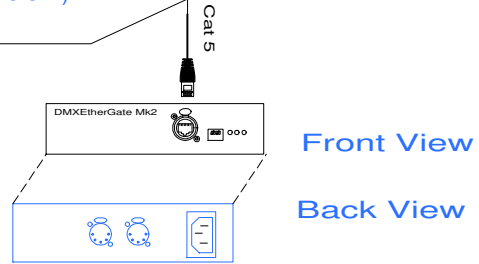

DRAWING DATE: 4/16/2007

DRAWN BY: J KUMIN

DMXEtherGate used with Datagate DME for
Cat5 runs of merged signals for 2 universes.

DMX Consoles

Datagate DME
(Use Gender Changers for ports 6 & 7)

DMXEtherGate

DMX
controlled
fixtures