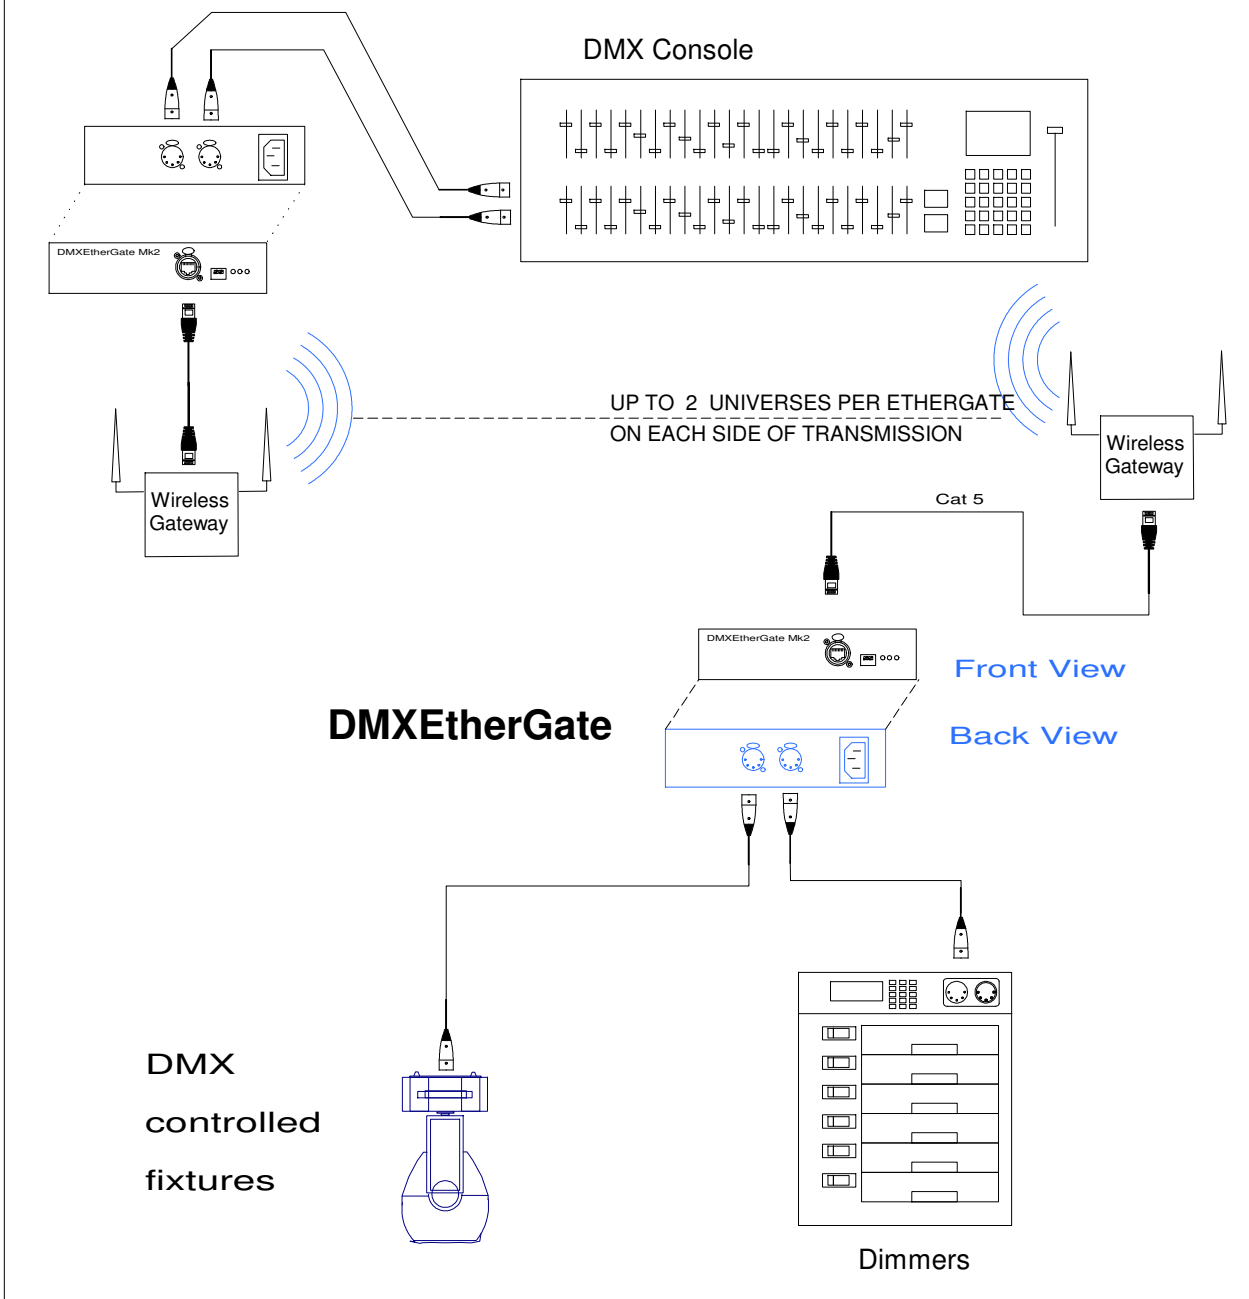

DRAWING DATE: 4/16/2007

DRAWN BY: J KUMIN

DMXEtherGate used with Datagate DME for
Cat5 runs of merged signals for 2 universes.

DMX Consoles

Datagate DME
(Use Gender Changers for ports 6 & 7)

DMXEtherGate

DMX
controlled
fixtures

DMX to Merger to DMXEtherGate: 2 univ

SCALE: n/a

Some elements drawn out of scale for clarity

DRAWING DATE: 4/16/2007

DRAWN BY: J KUMIN

DMXEtherGate used for wireless DMX transmission

P.O. Box 282
Kew, Vic 3101
Australia
+61 39 819 2433 Tel
+61 39 819 2733 Fax

ENTTEC PTY LTD

ENTTEC USA
SALES AND INFO
337 Court Street
Brooklyn, NY 11231
888 454-5922 Voice/Fax

PLATE

70018-3

Schematic

DMX EtherGate used for wireless DMX transmission

SCALE: n/a

Some elements drawn out of scale for clarity

DRAWING DATE: 4/16/2007

DRAWN BY: J KUMIN