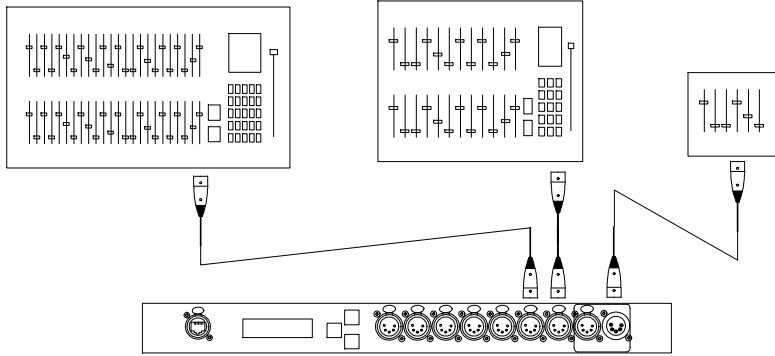

ENTTEC USA
SALES AND INFO
337 Court Street
Brooklyn, NY 11231
888 454-5922 Voice/Fax

PLATE

70018-1

Schematic

DMXEtherGate used as Input for Visualizer

SCALE: n/a

Some elements drawn out of scale for clarity

DRAWING DATE: 4/16/2007

DRAWN BY: J KUMIN

DMXEtherGate used with Datagate DME for
Cat5 runs of merged signals for 2 universes.

DMX Consoles

Datagate DME
(Use Gender Changers for ports 6 & 7)

DMXEtherGate

DMX
controlled
fixtures