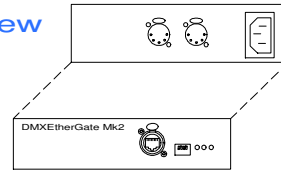

Back View

Front View