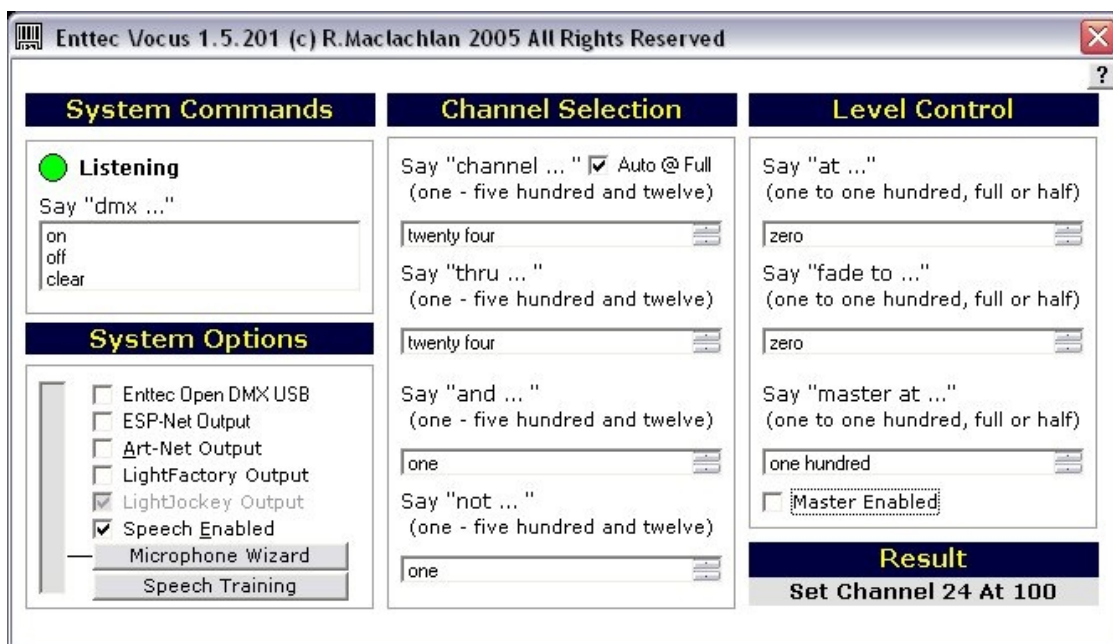

ENTTEC VOCUS

Tell your lights where to go!

Features

- Control of up to 512 channels
- Compatible with Open DMX USB
- Can output using with ESP & Artnet
- Can also interface to Lightfactory

Part number: 70402

Enttec Vocus is an amazing new way to focus your lights. By using any microphone (wireless or wired) plugged into your pc you can set channel levels remotely. Great for quick focusing of lights, this inexpensive tool will quickly become invaluable after the first few uses.

Once voice trained vocus will recognize simple commands such as:

- channel 7 at full
- channel 4 thru 46 fade to 50
- channel 187 at zero

WWW.ENTTEC.COM

Enttec Pty Ltd, Australia Ph: +61 3 9819 2433
Fax: +61 3 9819 2733 sales@enttec.com